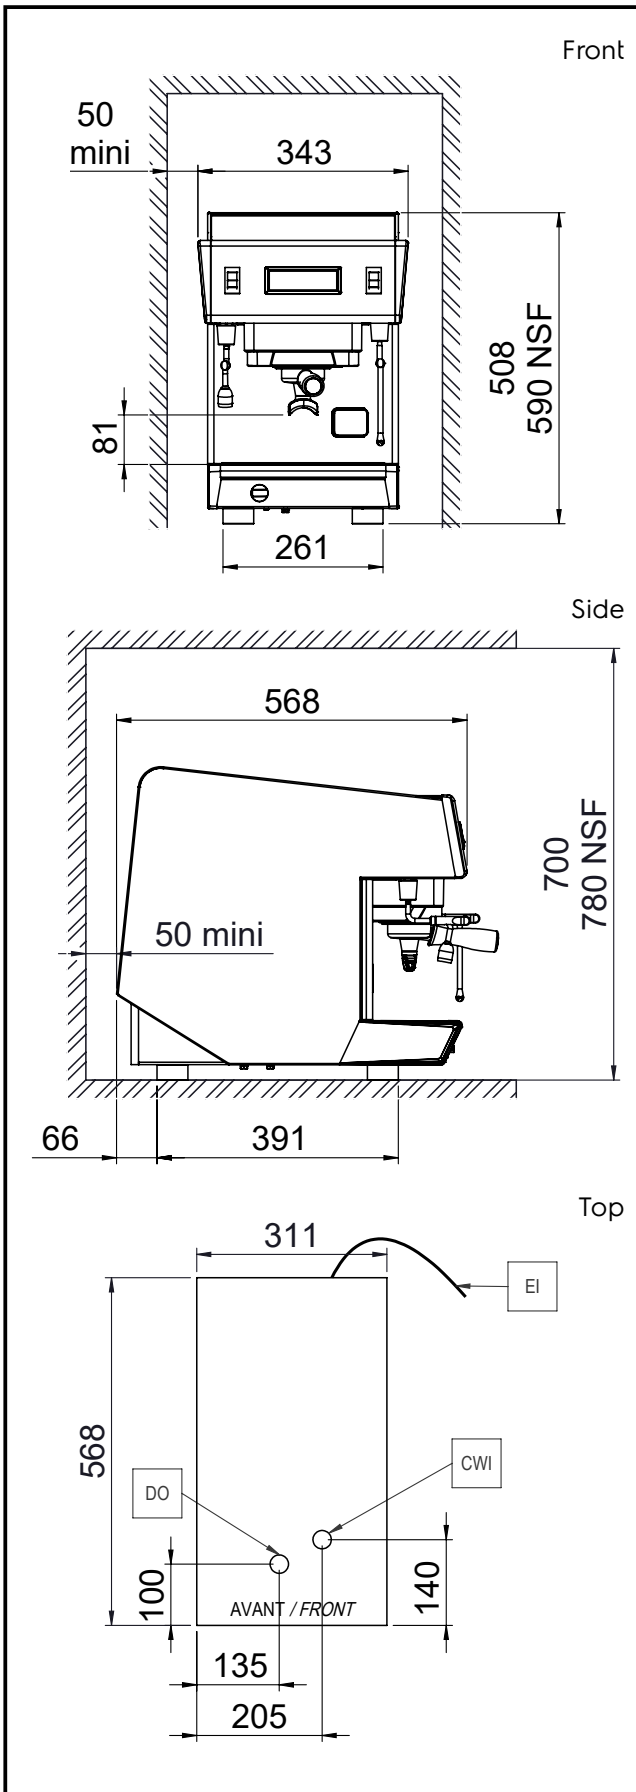

Coffee System
Classic Traditional espresso machine,
1 group, 6.3 liter boiler, UK Plug

ITEM # _____

MODEL # _____

NAME # _____

SIS # _____

AIA # _____

602628 (CLASSIC1)

* NOT TRANSLATED *

Construction

- Stainless steel body.
- 1 group - 6.3 liter boiler.
- Built-in cup warmer.

Included Accessories

- 1 of - NOT TRANSLATED - PNC 0SPO28
- 1 of - NOT TRANSLATED - PNC 871002
- 1 of - NOT TRANSLATED - PNC 871003
- 1 of - NOT TRANSLATED - PNC 871041

APPROVAL: _____

- - NOT TRANSLATED - PNC 871018
- - NOT TRANSLATED - PNC 871019
- - NOT TRANSLATED - PNC 871041
- - NOT TRANSLATED - PNC 871042
- - NOT TRANSLATED - PNC 871043

Electric

Supply voltage:	240 V/1N ph/50/60 Hz
Electrical power max.:	4.8 kW
Plug type:	Cable without plug

Water:

Cold water temperature (min/max):	5 / 60 °C
-----------------------------------	-----------

Key Information:

Net weight:	41 kg
Shipping volume:	0.32 m ³

Sustainability

Current consumption:	20 Amps
----------------------	---------